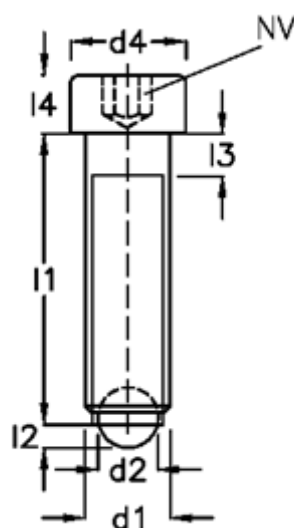

Data Sheet

Article number: 209277101

Description: E+G Screws with ball
GN 606-M16-60-AN

Measures

d1	= M16		l4 = 16
d2	= 12.0		
d3	= 10.7		
d4	= 24		
Internal hexagon	= 14.0		
l1	= 60		
l2	= 3.3		
l3	= 6.0		